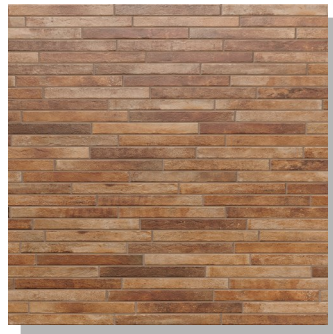

NOLITA

Sunset

NOLITA

PORCELAIN TILE

Brown
RFNOBR-218M

Charcoal
RFNOCH-218M

Cotto
RFNOCO-218M

Mud
RFNOMUD-218M

Multicolor
RFNOMUL-218M

Napa
RFNONA-218M

Pearl
RFNOPE-218M

Sand
RFNOSA-218M

Silver
RFNOSI-218M

Smoke
RFNOSM-218M

Sunset
RFNOSU-218M

White
RFNOWH-218M