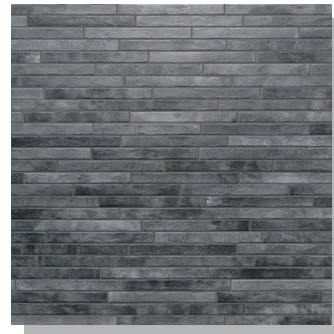

NOLITA

Sunset

NOLITA

PORCELAIN TILE

Brown
RFNOBR-218M

Charcoal
RFNOCH-218M

Cotto
RFNOCO-218M

Mud
RFNOMUD-218M

Multicolor
RFNOMUL-218M

Napa
RFNONA-218M

Pearl
RFNOPE-218M

Sand
RFNOSA-218M

Silver
RFNOSI-218M

Smoke
RFNOSM-218M

Sunset
RFNOSU-218M

White
RFNOWH-218M