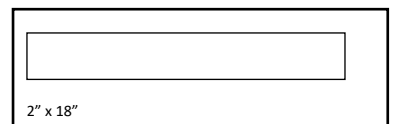

class 5

< 0.2%

frost resistant

Made in Italy

Stocked in
Manitowoc

PACKAGING

Style/Size	sf / box	pc / box	lb / box	sf / pc
2x18	8.29	32	31.06	.26

Stock Size: