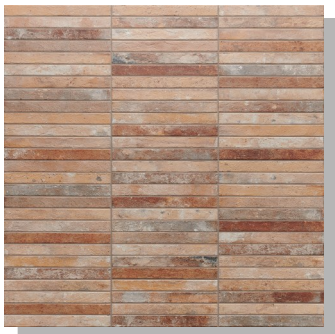

NOLITA

Sunset

NOLITA

PORCELAIN TILE

Brown
RFNOBR-218M

Charcoal
RFNOCH-218M

Cotto
RFNOCO-218M

Mud
RFNOMUD-218M

Multicolor
RFNOMUL-218M

Napa
RFNONA-218M

Pearl
RFNOPE-218M

Sand
RFNOSA-218M

Silver
RFNOSI-218M

Smoke
RFNOSM-218M

Sunset
RFNOSU-218M

White
RFNOWH-218M