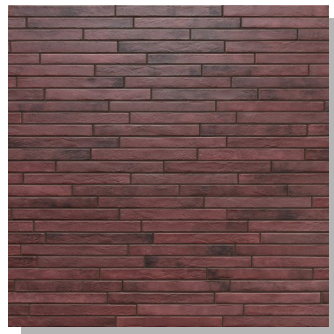

NOLITA

Sunset

NOLITA

PORCELAIN TILE

Brown
RFNOBR-218M

Charcoal
RFNOCH-218M

Cotto
RFNOCO-218M

Mud
RFNOMUD-218M

Multicolor
RFNOMUL-218M

Napa
RFNONA-218M

Pearl
RFNOPE-218M

Sand
RFNOSA-218M

Silver
RFNOSI-218M

Smoke
RFNOSM-218M

Sunset
RFNOSU-218M

White
RFNOWH-218M