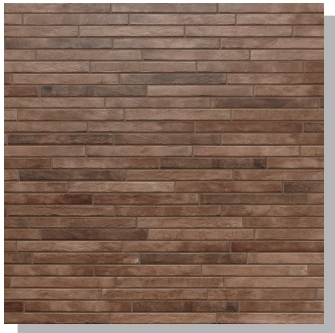

NOLITA

Sunset

NOLITA

PORCELAIN TILE

Brown
RFNOBR-218M

Charcoal
RFNOCH-218M

Cotto
RFNOCO-218M

Mud
RFNOMUD-218M

Multicolor
RFNOMUL-218M

Napa
RFNONA-218M

Pearl
RFNOPE-218M

Sand
RFNOSA-218M

Silver
RFNOSI-218M

Smoke
RFNOSM-218M

Sunset
RFNOSU-218M

White
RFNOWH-218M