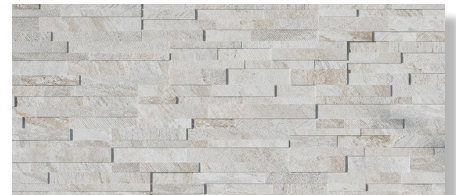

Grey
RWRLGRY-624

Grigio
RWRLGRI-624

Multicolor
RWRLMU-624

Nero
RWRLNE-624

White
RWRLWH-624

Stock Size:

TECHNICAL

matte finish