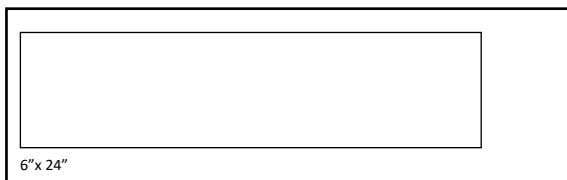

Stock Size:

TECHNICAL

matte finish

wall tile

V4

MOHS 6

class 4

0.09%

frost resistant

PACKAGING

Style/Size	sf / box	pc / box	lb / box	sf / pc
6X24	10.98	11	40.63	.99

Made in Italy

Stocked in
Manitowoc