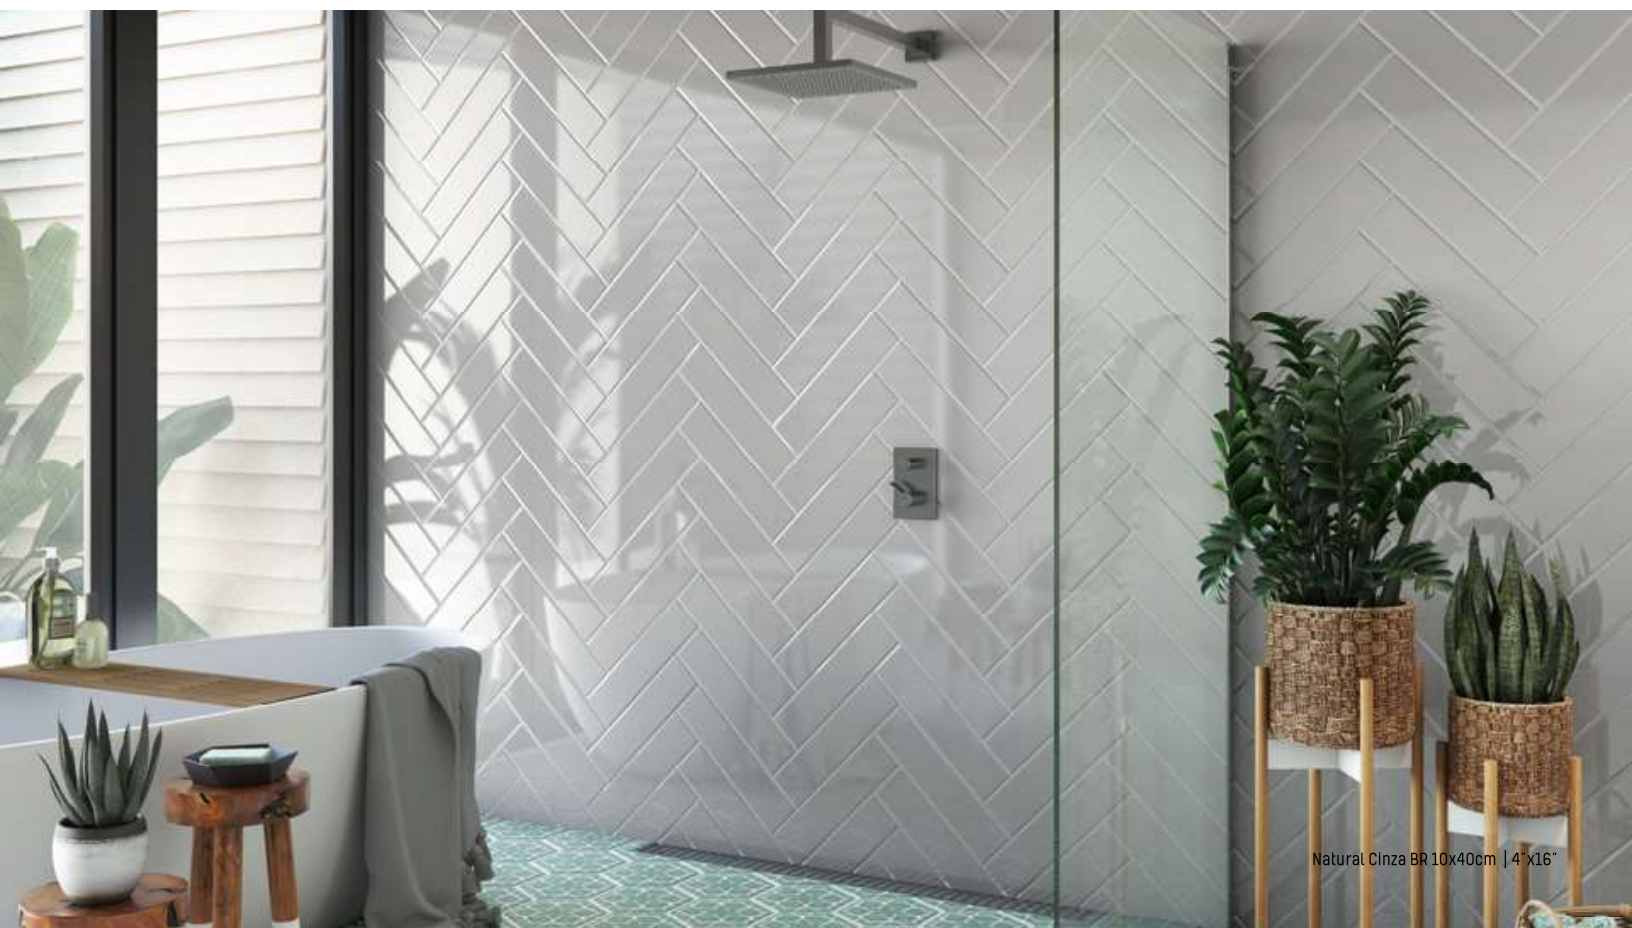

SN 4449
Corner
10x10 cm | 4"x4"

S 4416
10x40 cm | 4"x16" [*]

[*] Trim stocked in Texas

Patch Opera 3 Branco 10x40cm | 4"x16"

Natural White BR 75x15cm | 3"x6"

Natural White BR 10x40cm | 4"x16"

Natural Branco AC (Linear White MA) 10x30cm | 4"x12"