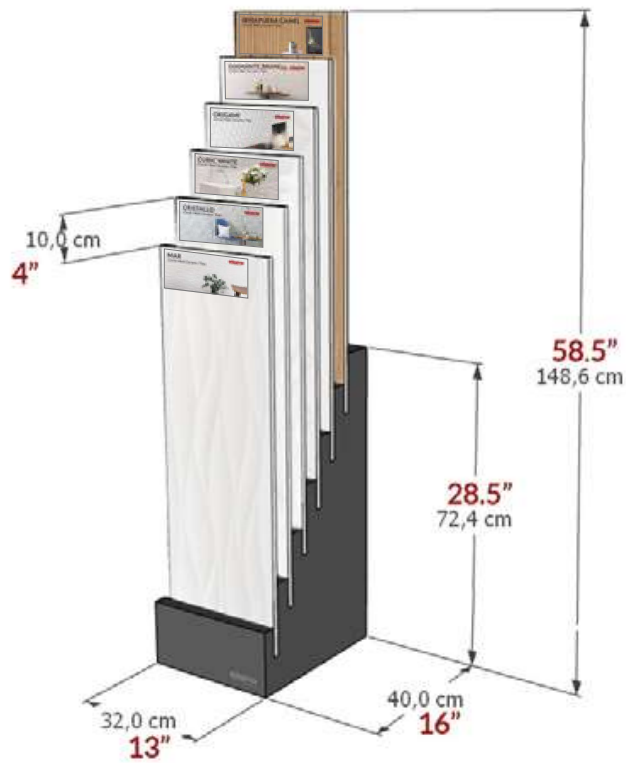

30 x 90 cm | 12"x36"
AC (Satin)

Origami AC

30 x 90 cm | 12"x36"
AC (Satin)

Cristallo AC

30 x 90 cm | 12"x36"
AC (Satin)

Diamante Branco AC

30 x 90 cm | 12"x36"
AC (Satin)

Ibira (Ibirapuera) Camel MA

30 x 90 cm | 12"x36"
MA (Matte)
8 faces

APPLICATIONS:
WRC: Ceramic - Indoor only Wall Residential and Commercial.

MERCHANDISING

Description: 30X90 (12X36) BASE DISPLAY

Composed of: 1 wooden base + 6 Tiles with top stickers

Cost: Base + stickers = US\$ 100 per display

eliane

ELIANE USA
2075 McDaniel Dr, Suite 110
Carrollton, TX 75006 USA
972.481.7854

elianerevestimentos | eliane.com